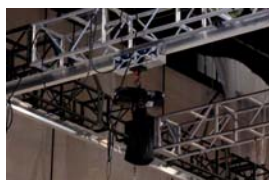

[More Details](#)

FEATURE PRODUCT

In-house Production's Portable Gantry System, installed in a theater to move objects over a hole in the stage.

[More Details](#)

Got something big to move and not sure how to do it? Let In-House Production help with our Gantry System. With 2' and 3' Trolleys that glide on an aluminum I beam, this system is easy to setup, breakdown and use. With various lengths of I beams running along 20.5" or 12" truss, all most any floor coverage is possible. Let one of In-House's Project Coordinators assist you with any planning and/or implementation of our gantry system.